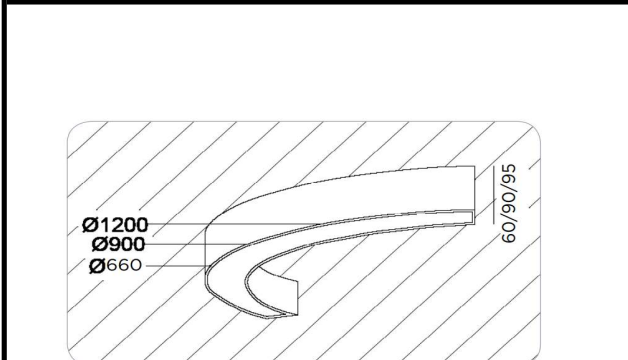

Sovitron Interior Pvt.Ltd.

Model Name	ARC Surface / DLACARCDSD-50
Description	Architectural Light

Technical description	Image
-----------------------	-------

Dimension	L=Customised H=60/90/95mm
Frame	Aluminium
Color Tempertaure	3000K
Power	50W
Total Luminous Flux	4000 lm
Efficacy	80 lm/W
IP rating	50
Color Rendering	≥80
Mounting	Surface
Optics	White Opal Diffuser
Dimming	NON-Dimmable
Operating Voltage	220-240 VAC
Standard Lifetime	L70 minimum at 50,000 burning hours

Dimension diagram

Custom dimension, coating and installation available upon request

Remarks:-

Address: Plot #7 Saroorpur-Nangla Industrial Area,Ballabgarh-Sohna Road,Faridabad-121005
Email: info@sovitron.com